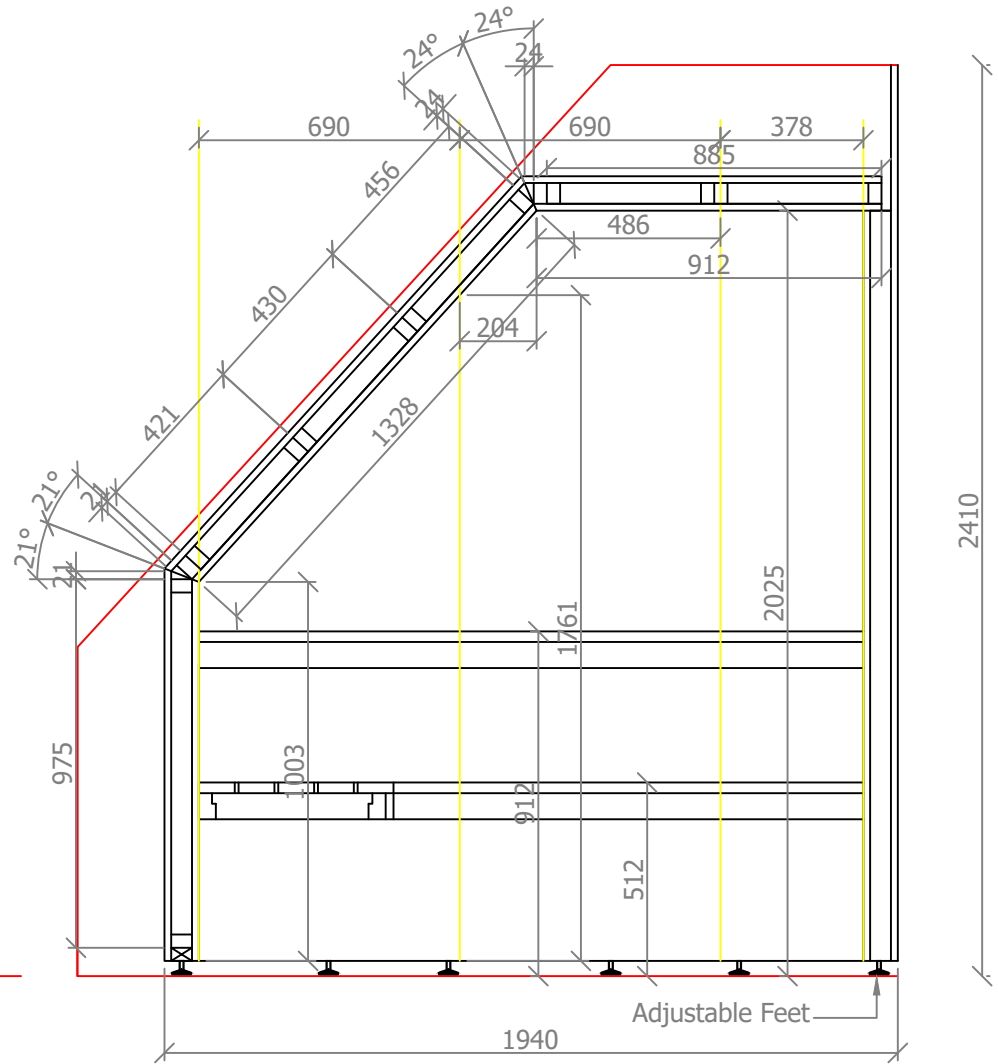

**Plan View**

**Section Through A-A**

**Scale 1:20** Notes:

**Job Title: Private Client  
The Meadow**

**Date: 27/08/15**

Sven Saunas Limited  
Unit 25/27 Sergeants Way  
Elms Industrial Estate, Bedford  
MK41 0EH  
01234 356666