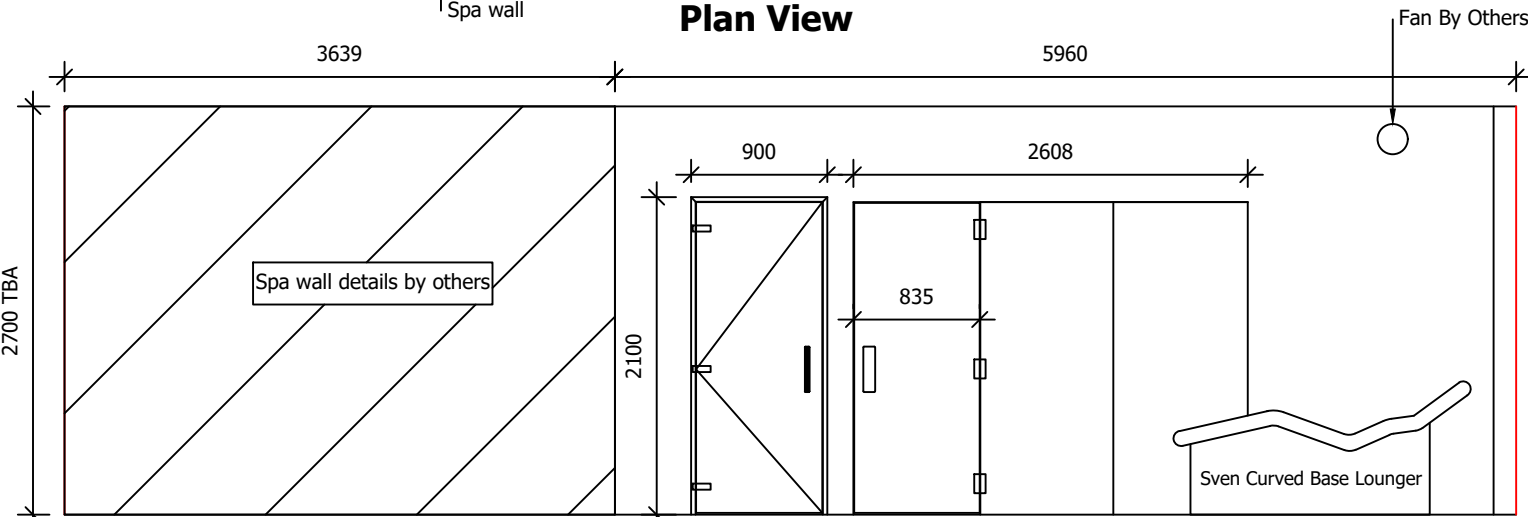

Alternative Free standing Heater with water dosing above

Rock Faced heat resistant finish

**Plan View**

**Front Elevation**

**Scale 1:50**

**Client: DLL Milton Kynes**

**Notes: sauna & steam  
Rev 3 Door Size/Plant**